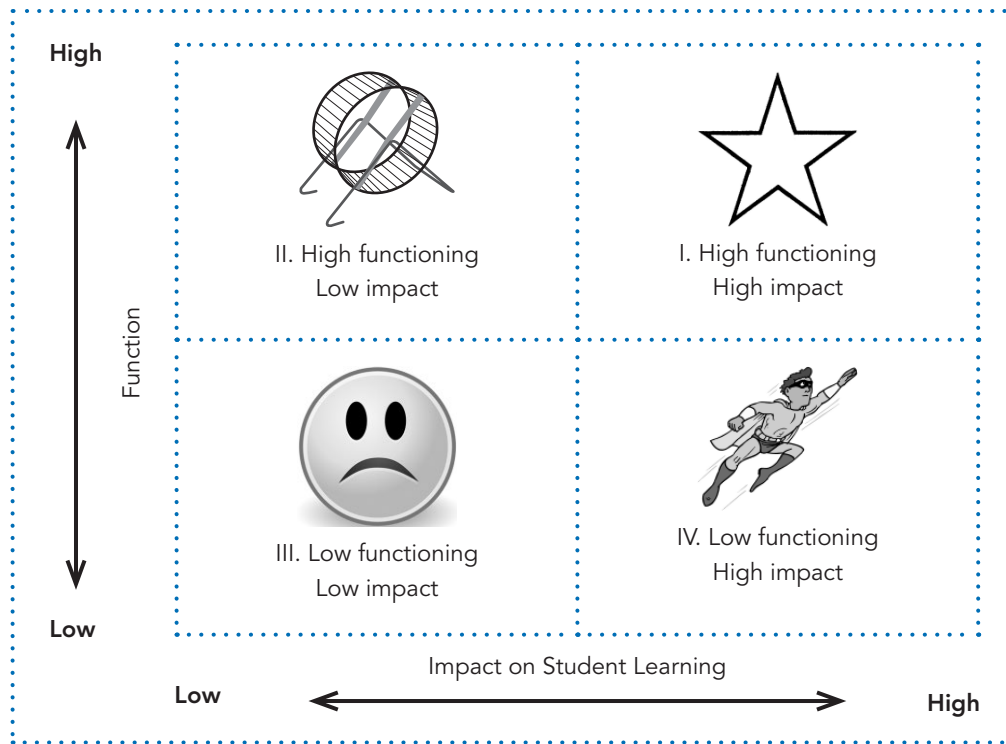

FIGURE 7.1

THE FUNCTION-IMPACT MATRIX

Source: E. MacDonald, *The Skillful Team Leader* (Thousand Oaks, CA: Corwin, 2013), 31.

Retrieved from the companion website for *The PLC+ Activator's Guide* by Dave Nagel, John Almarode, Douglas Fisher, Nancy Frey, and Karen Flories. Thousand Oaks, CA: Corwin, www.corwin.com. Copyright © 2020 by Corwin Press, Inc. All rights reserved. Reproduction authorized for educational use by educators, local school sites, and/or noncommercial or nonprofit entities that have purchased the book.